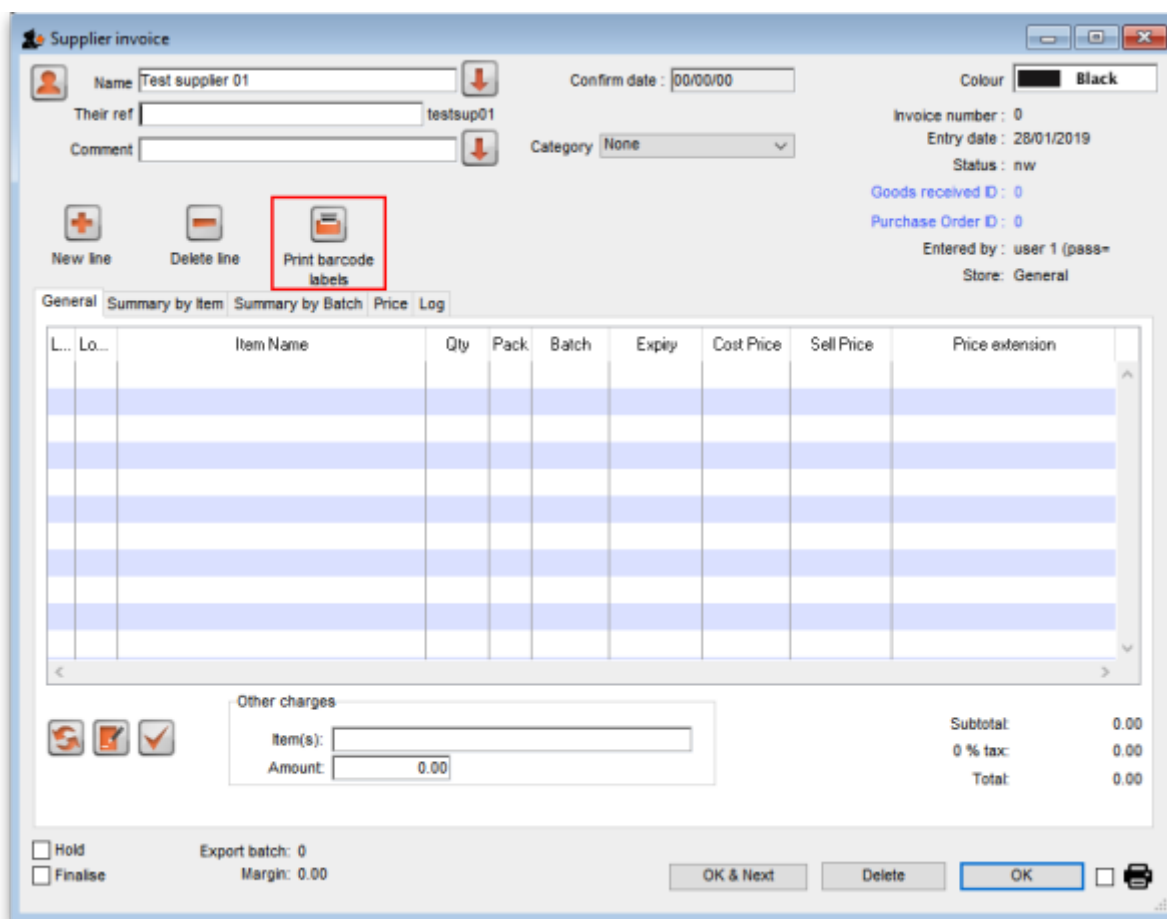

Barcode label printing

Added: Version 4.01

You might want to print barcode labels for your stock if an existing label is damaged, if you break a box down into smaller pack sizes and the contents don't have individual GS1 barcodes or if some stock comes into your warehouses and it doesn't have valid GS1 barcodes on it.

There are several places in mSupply where you can print barcode labels for your stock.

Item details page

Supplier invoice

Supplier invoice

Name: Test supplier 01
Their ref: testsup01
Comment:
Confirm date: 00/00/00
Category: None
Colour: Black
Invoice number: 4
Entry date: 28/01/2019
Status: nw
Goods received ID: 0
Purchase Order ID: 0
Entered by: user 1 (pass=
Store: General