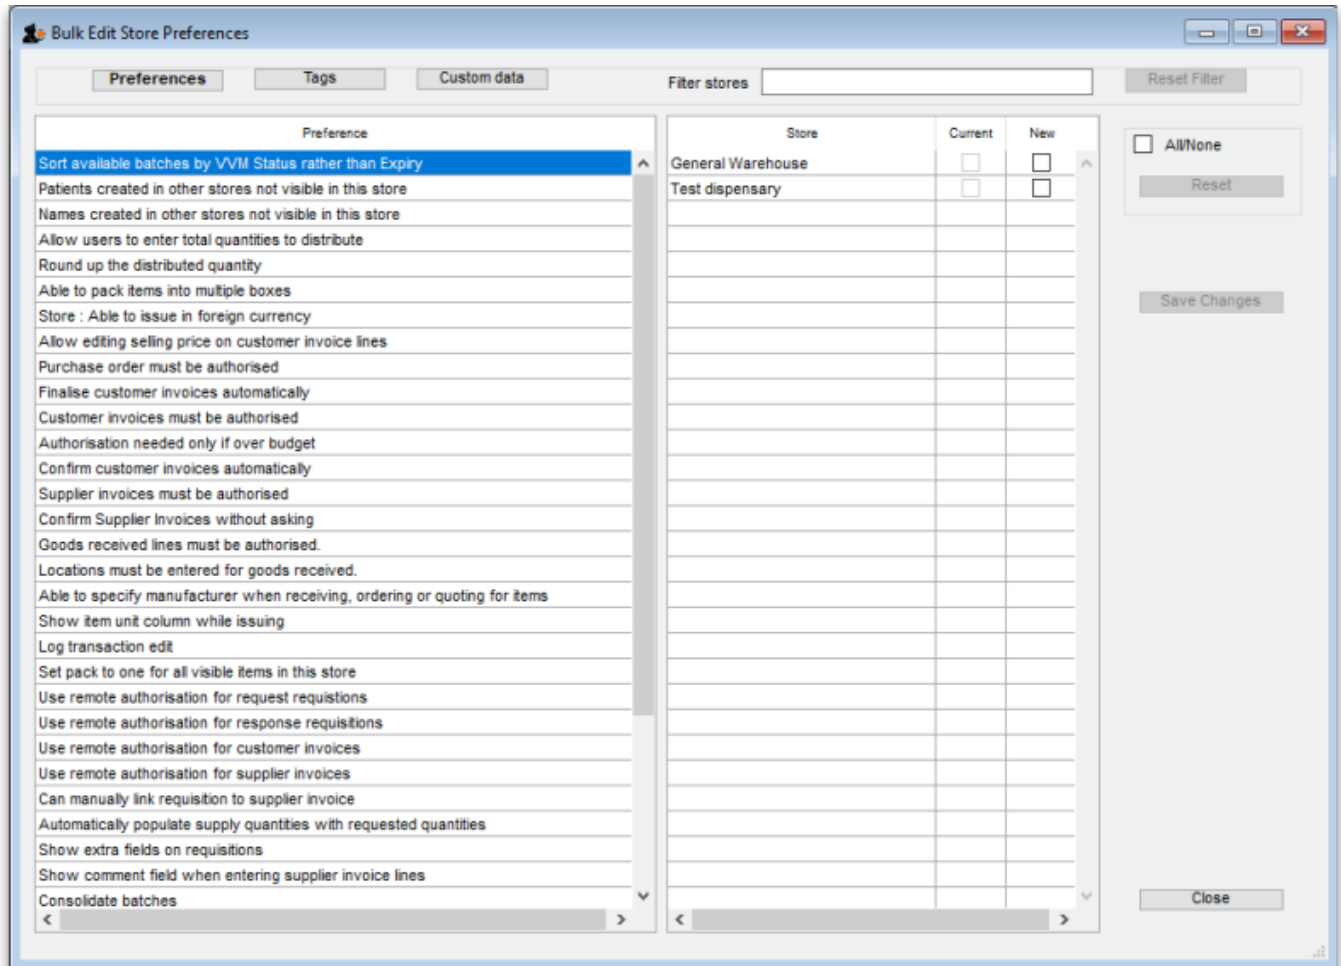

Bulk Store Preferences Editor

The Bulk Store Preferences Editor allows changing preferences for many (or all) stores at once.

Launch from **Special** menu → **Bulk edit store preferences...**

Types of Preferences

The editor allows editing of basic **Preferences**, **Custom Data**¹⁾ and **Tags**²⁾. Select the preference type you wish to work with from the buttons in the top panel: