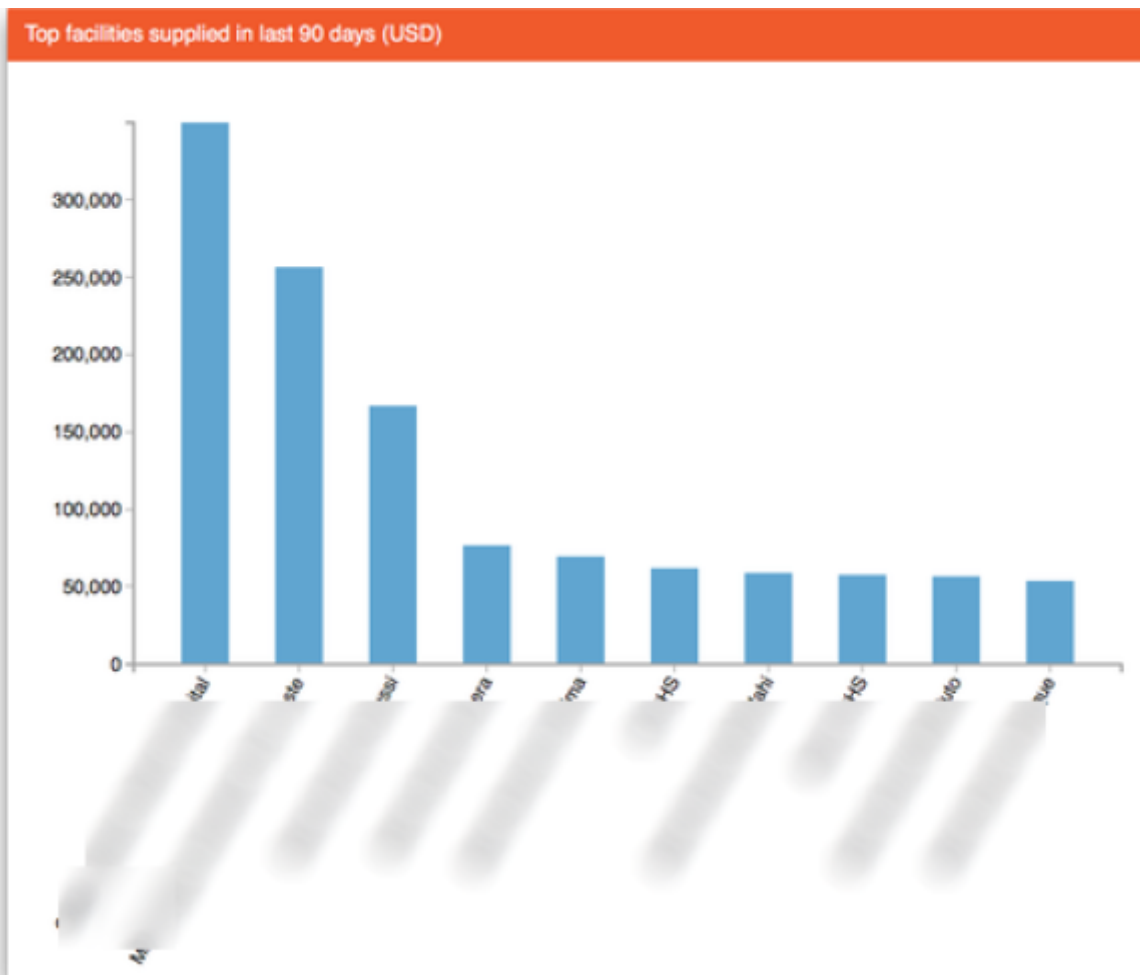

Total stock value at 00:00 (€)

8,773,335 USD

Previous: [18.05. mSupply Customer Web Interface - guide for customers](#) | | Next: [18.07. Dashboard set up](#)

From: <https://docs.msupply.org.nz/docs/> - **mSupply documentation wiki**

Permanent link: <https://docs.msupply.org.nz/docs/web_interface:dashboard_using?rev=1564982639>

Last update: **2019/08/05 05:23**